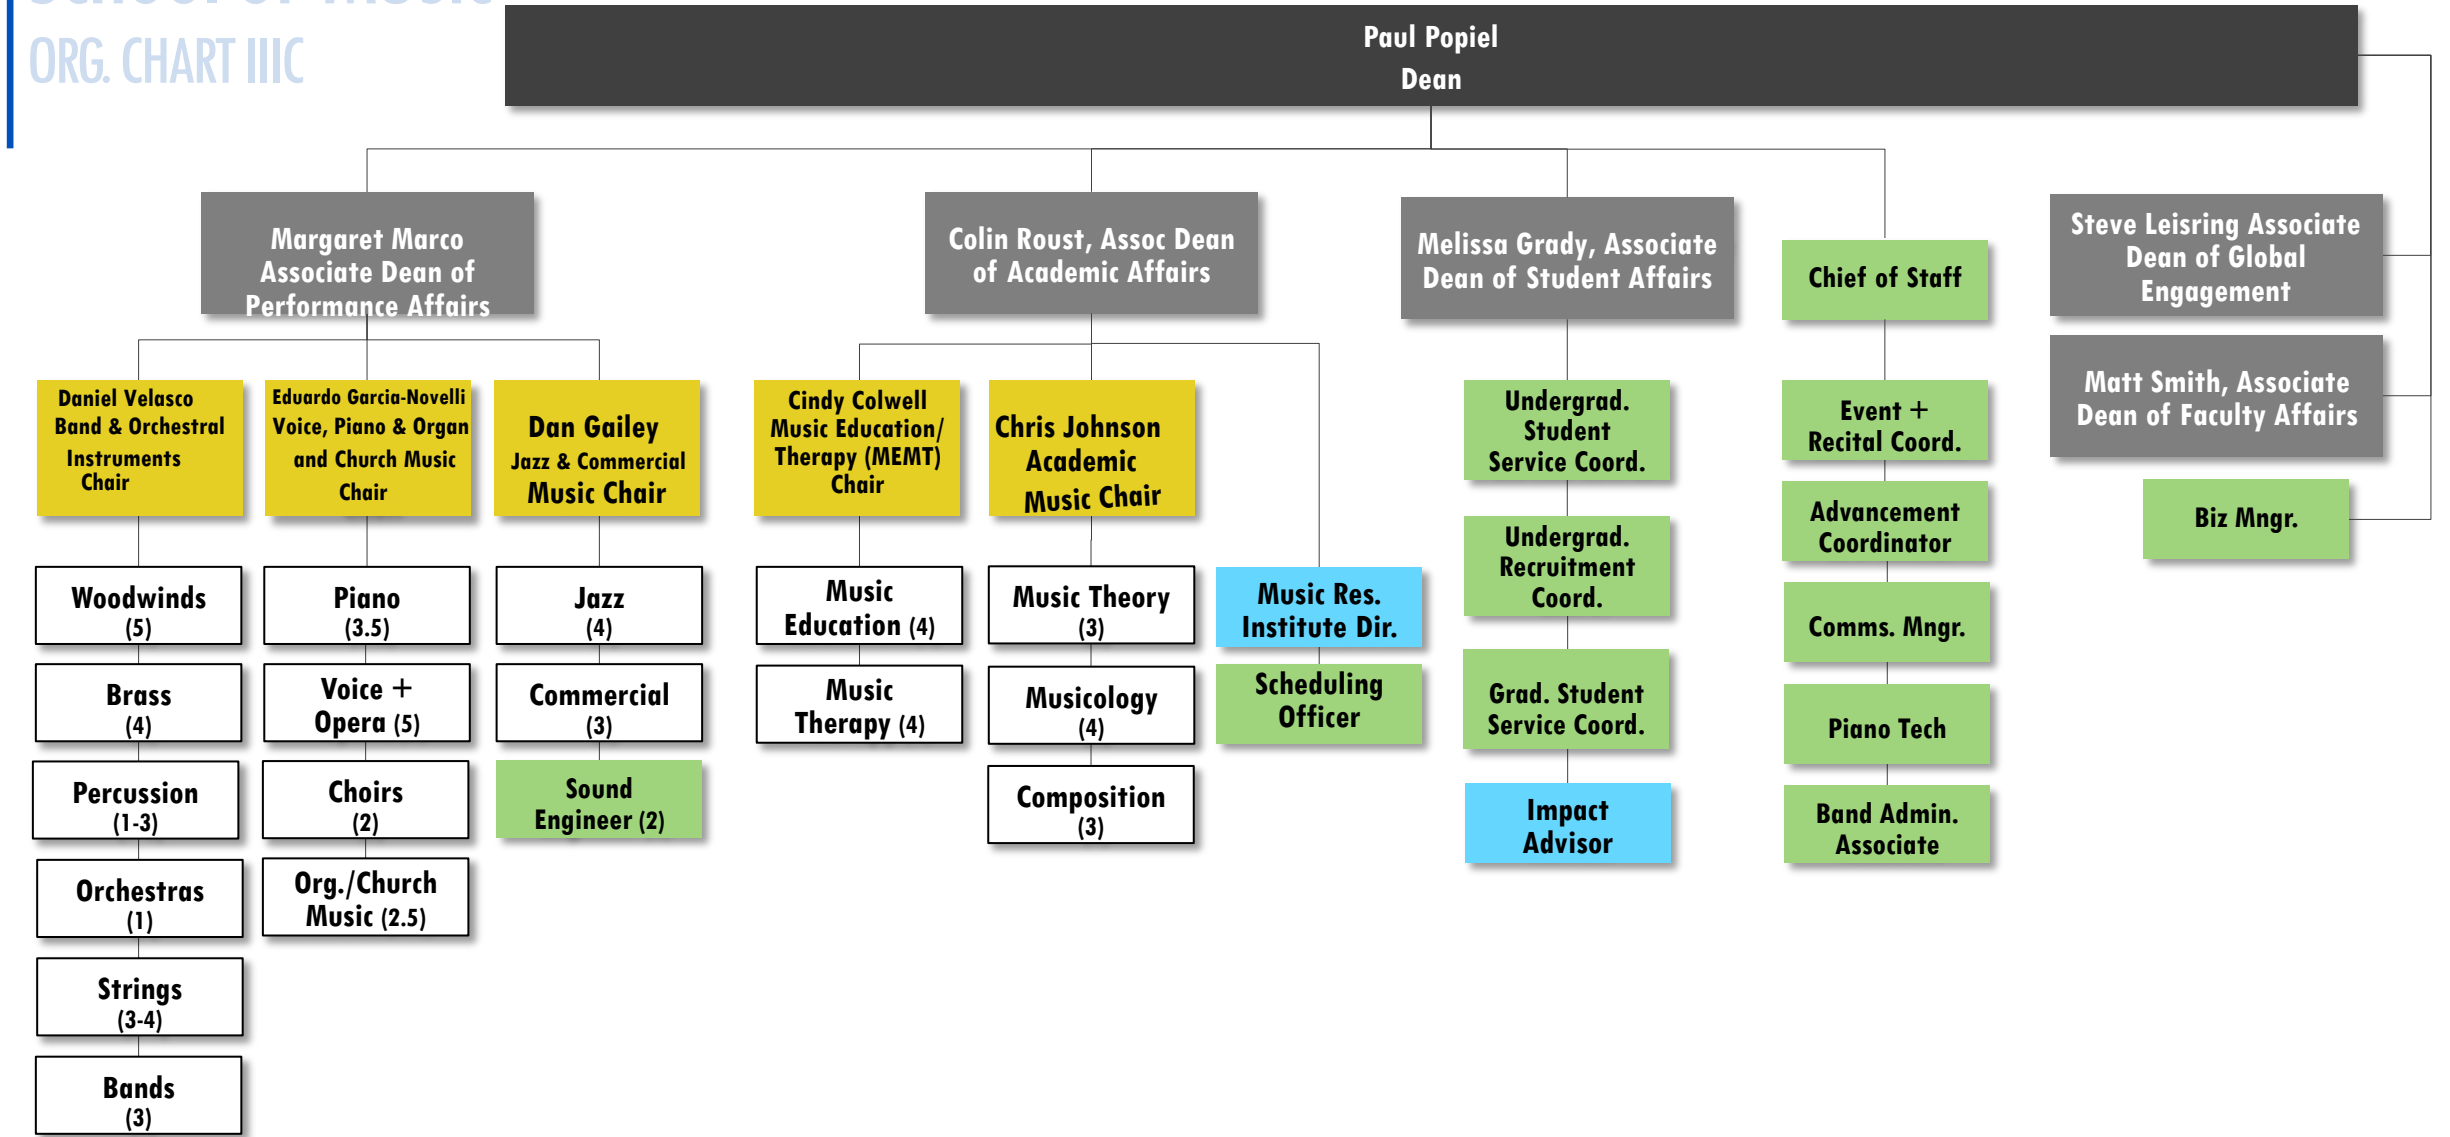

School of Music

ORG. CHART IIIC

Assoc. Dean
 Chair
 Area Coordinator
 Other
 Staff
 (Number) Equals Number of Faculty